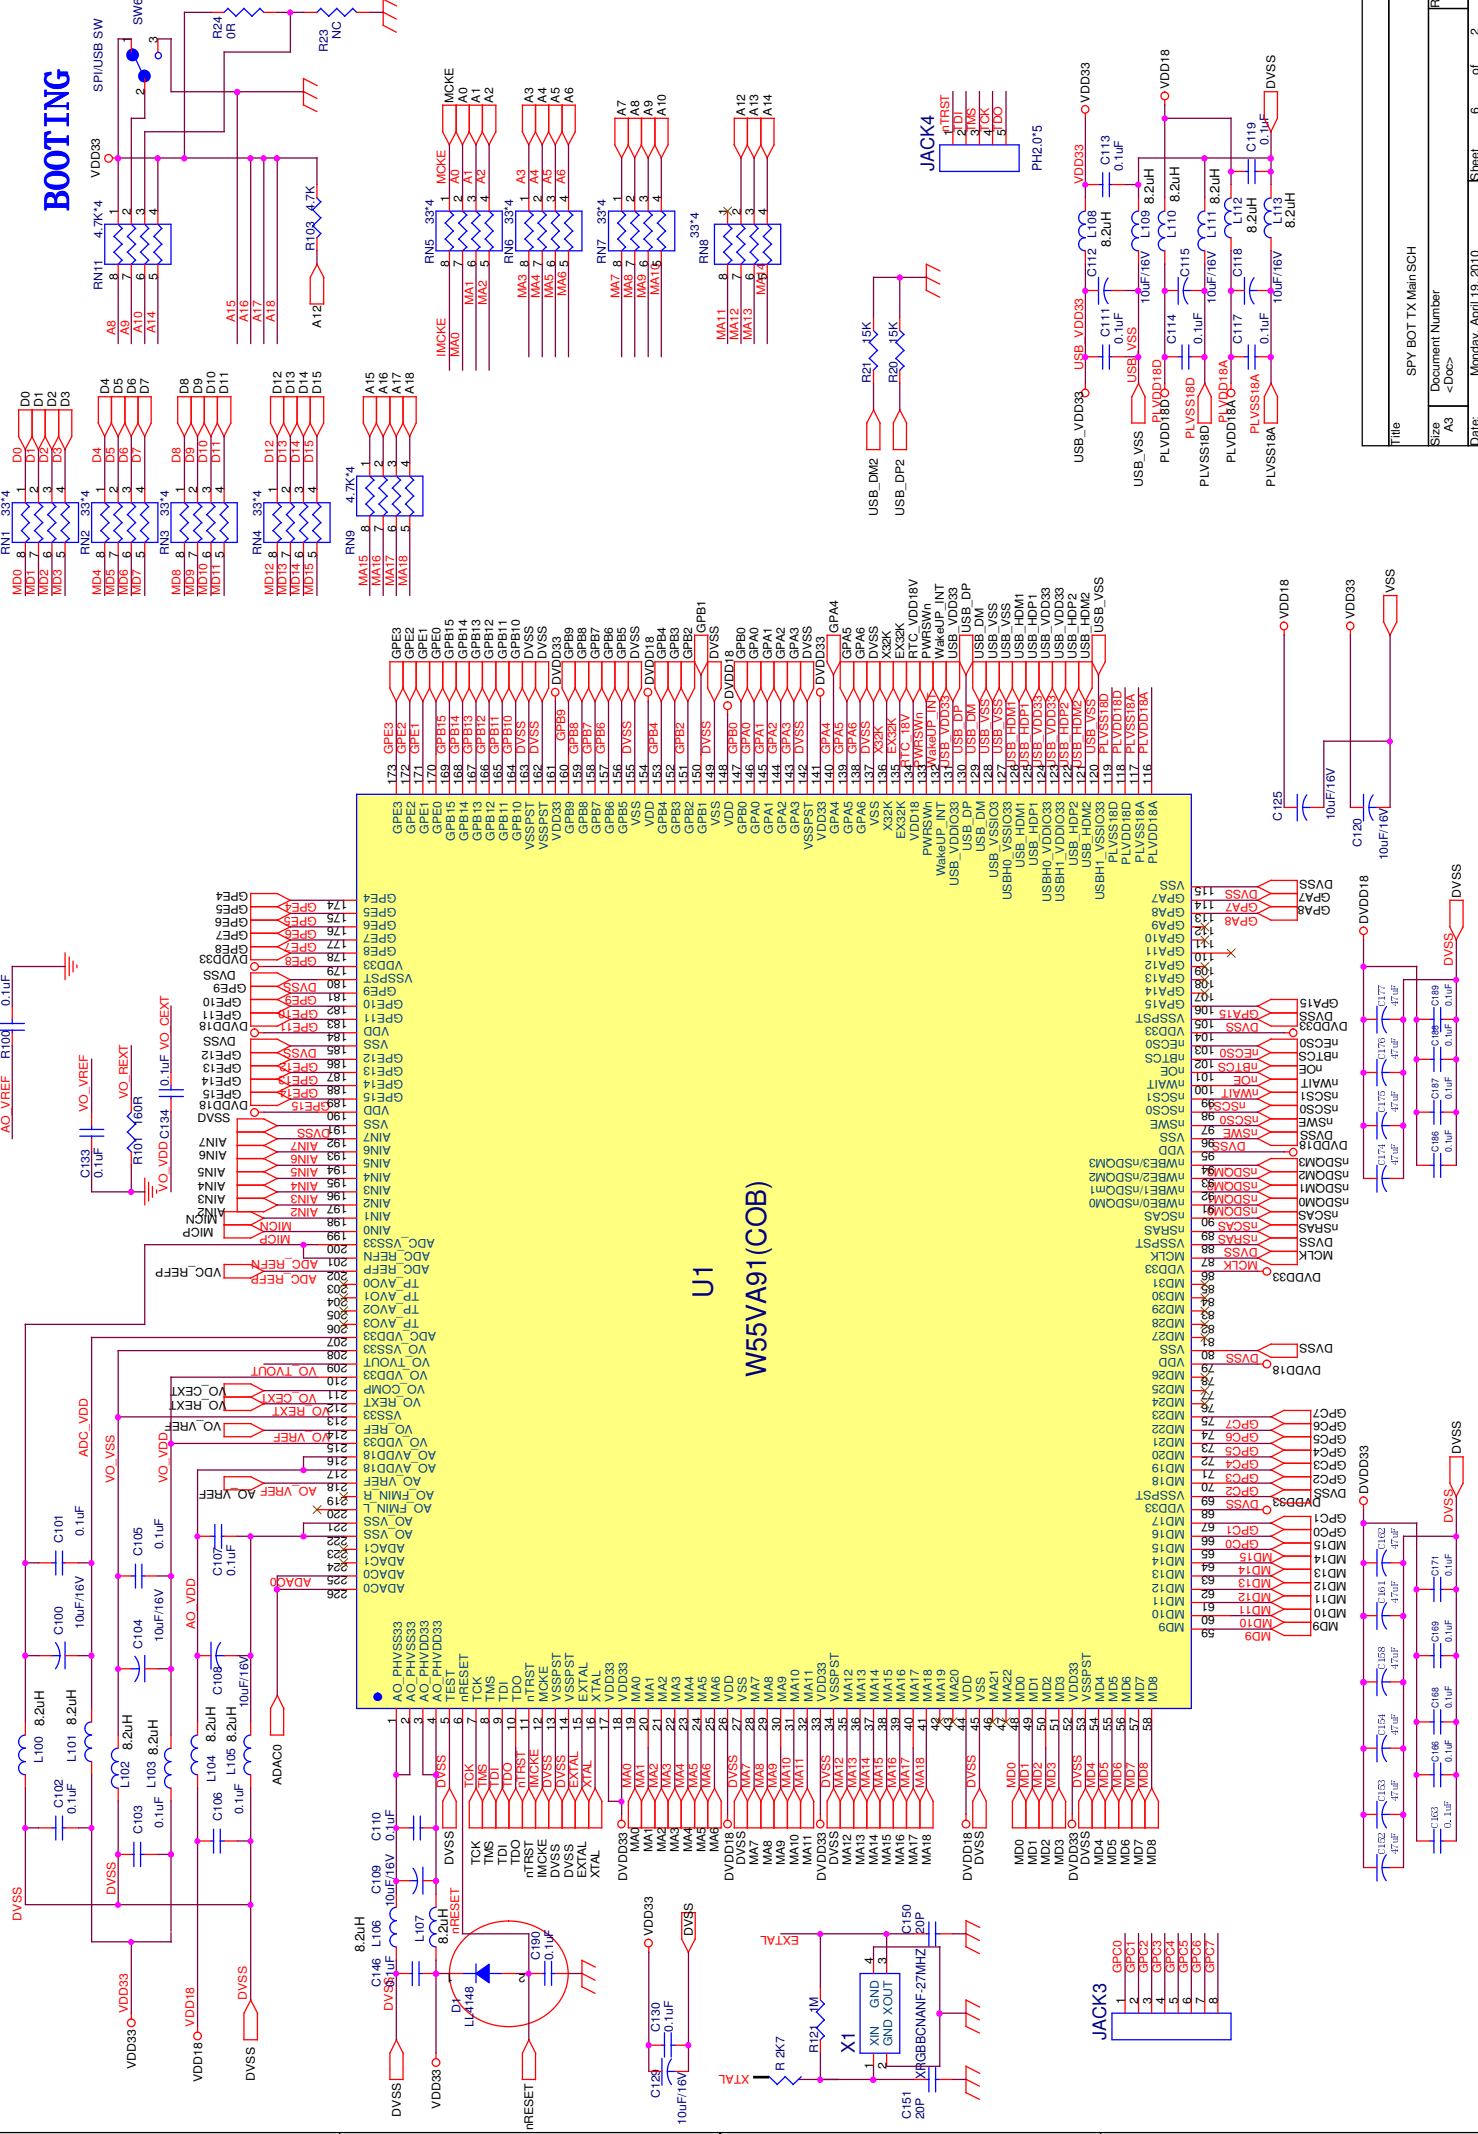

BOOTING

U1
W55VA91(COB)

Title	SPY BOT TX Main SCH		
Size	A3	Document Number	<Doc>
Date:	Monday, April 19, 2010	Sheet	6 of 2
Rev	1.0		

Title		POWER
Size	Document Number	
A4	<Doc>	
Date:	Monday, April 19, 2010	Sheet 6 of 3
Rev	1.0	

Title BI-DIRECTION MOTOR

Size A4 Document Number <Doc>

Date: Monday, April 19, 2010 Sheet 6 of 5

Rev 1.0