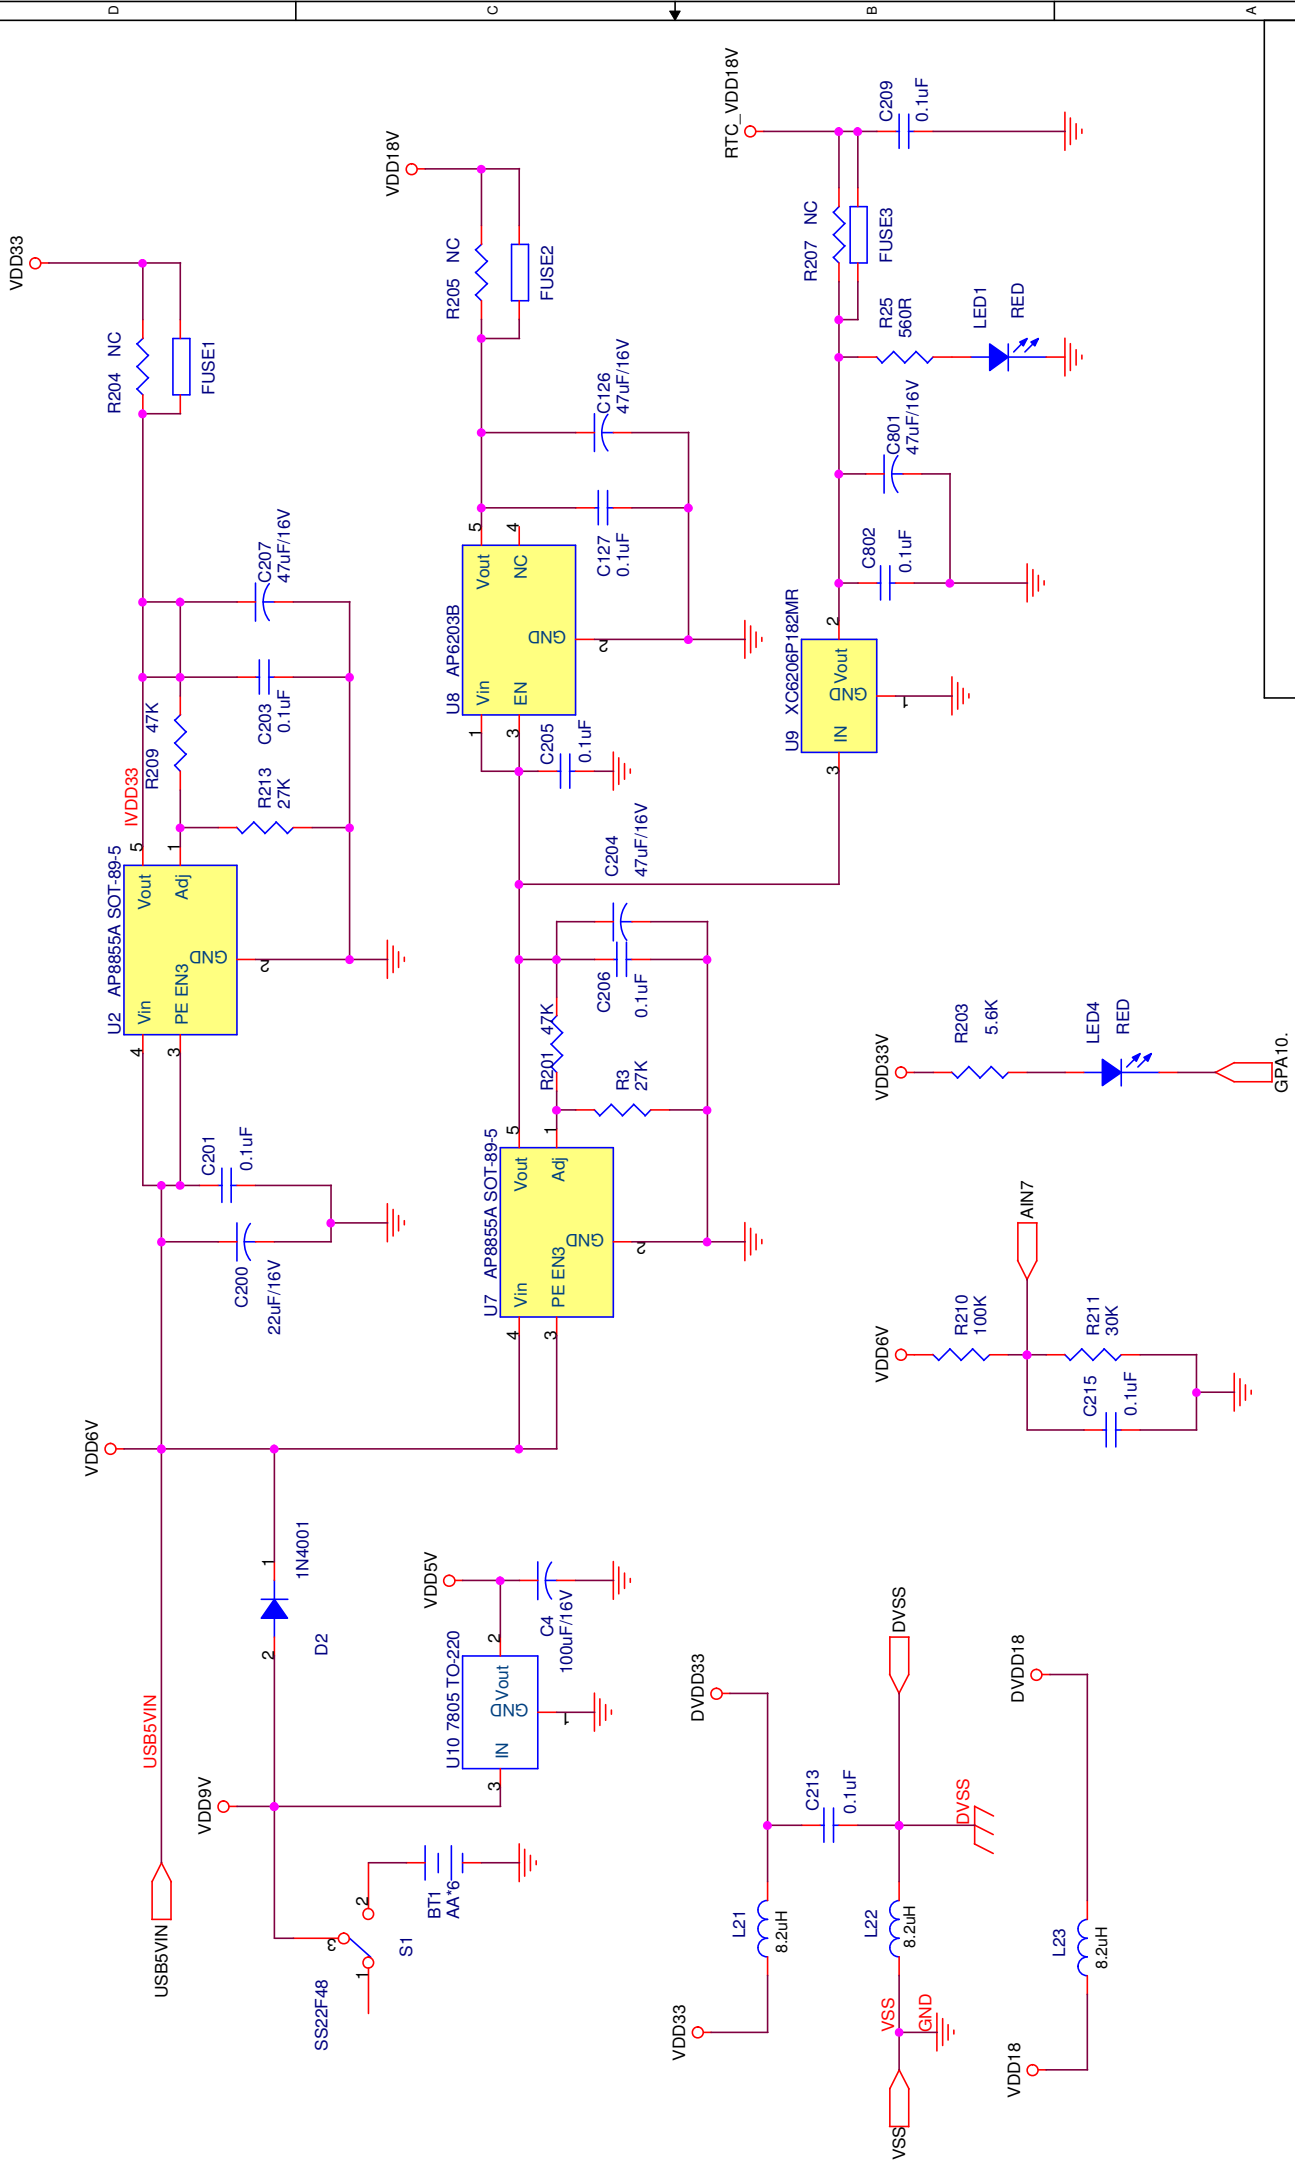

BOOTING

U1
W55VA91(COB)

Title	SPY BOT TX Main SCH		
Size	A3	Document Number	<Doc>
Date:	Monday, April 19, 2010	Sheet	6 of 2
Rev	1.0		

Title		POWER
Size	Document Number	
A4	<Doc>	
Date:	Monday, April 19, 2010	Sheet 6 of 3
Rev	1.0	

Title BI-DIRECTION MOTOR

Size A4 Document Number <Doc>

Date: Monday, April 19, 2010 Sheet 6 of 5

Rev 1.0