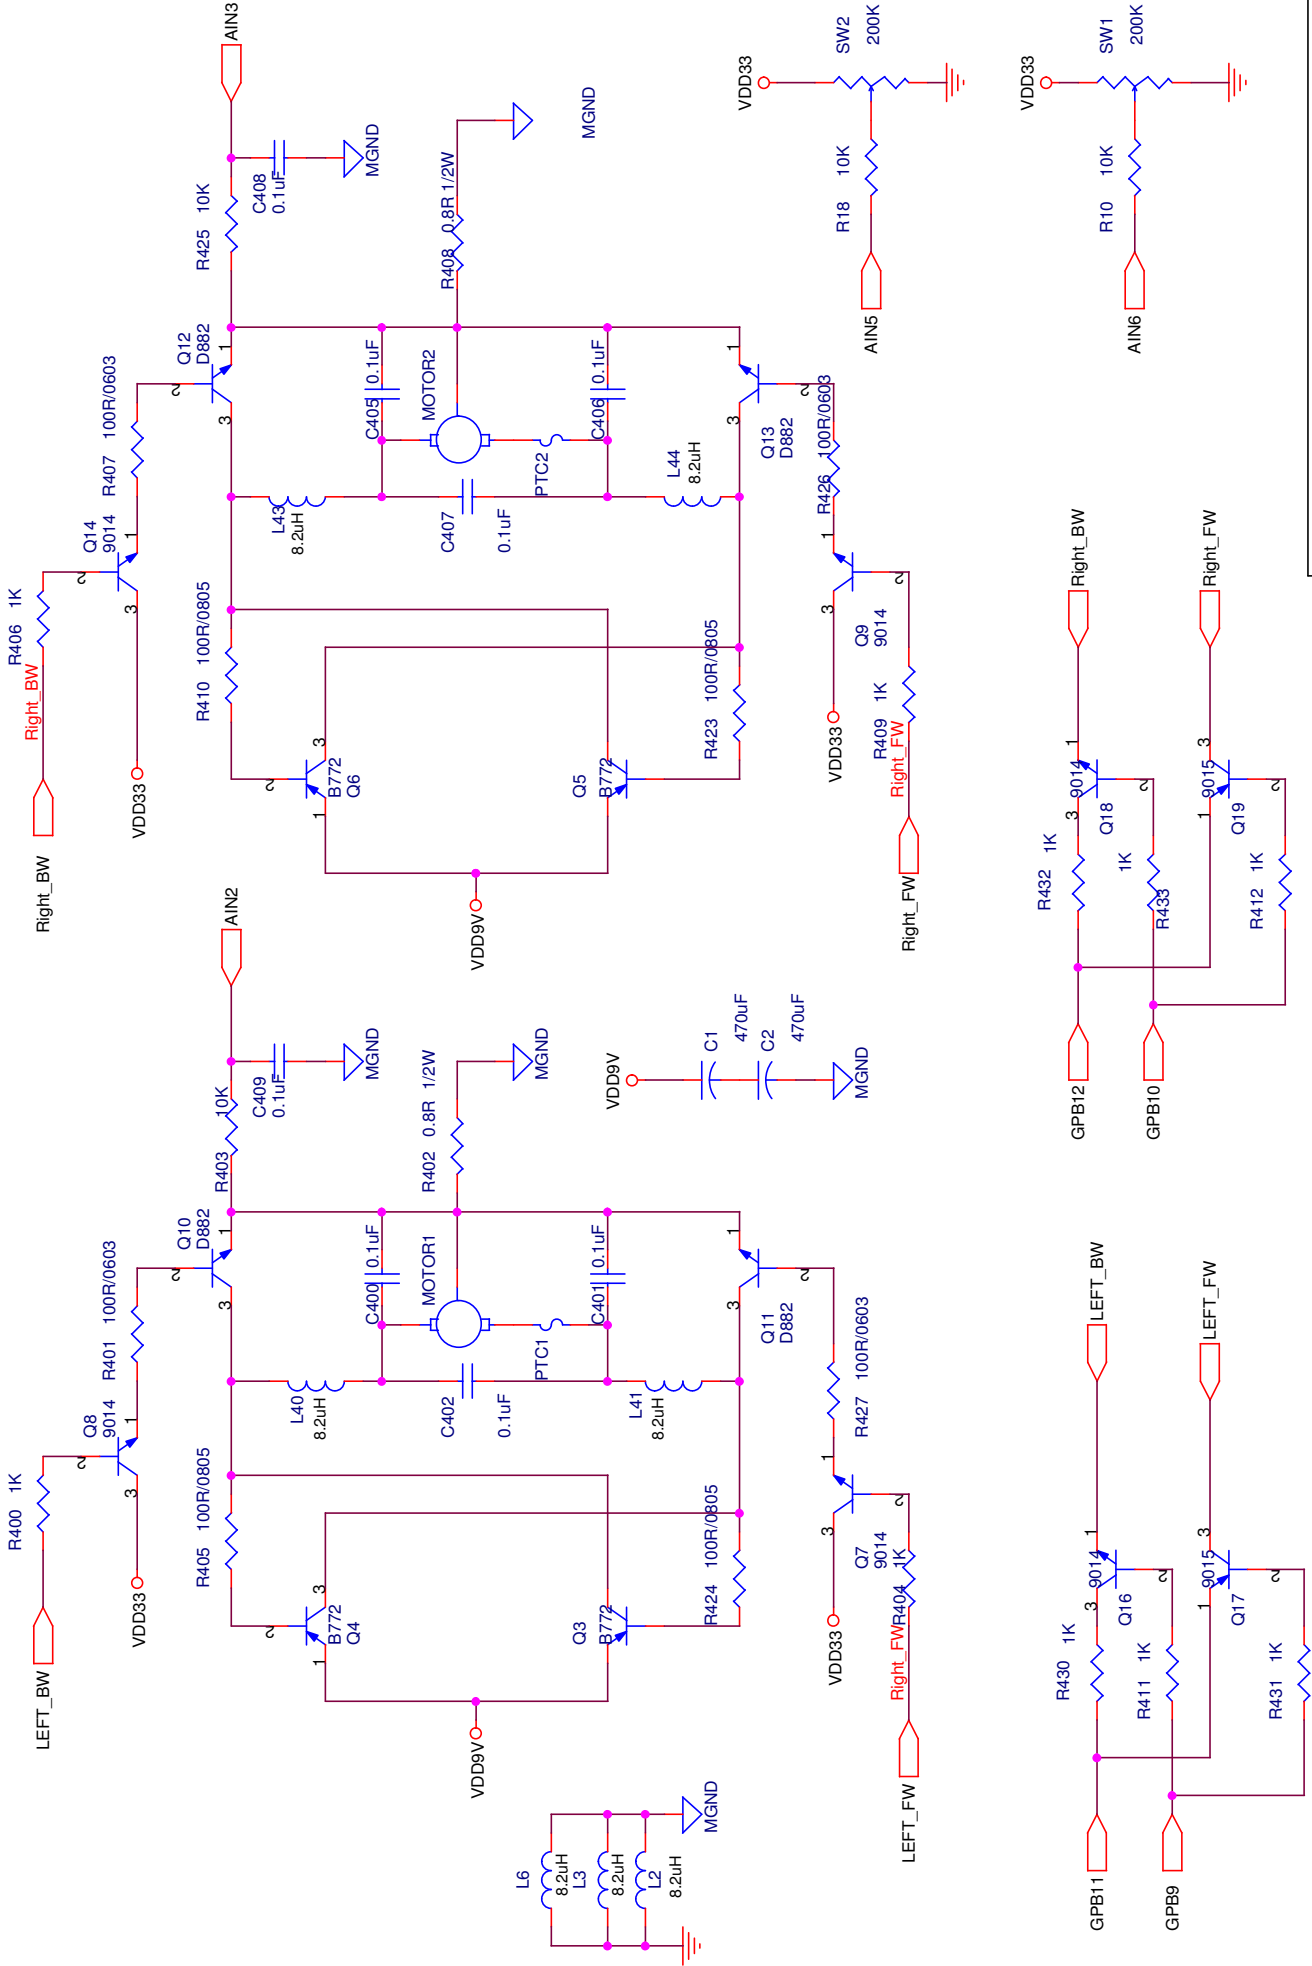

BOOTING

U1
W55VA91(COB)

Title	SPY BOT TX Main SCH		
Size	A3	Document Number	<Doc>
Date:	Monday, April 19, 2010	Sheet	6 of 2
Rev	1.0		

Title		POWER
Size	Document Number	
A4	<Doc>	
Date:	Monday, April 19, 2010	Sheet 6 of 3
Rev	1.0	

Title BI-DIRECTION MOTOR

Size A4 Document Number <Doc>

Date: Monday, April 19, 2010 Sheet 6 of 5

Rev 1.0